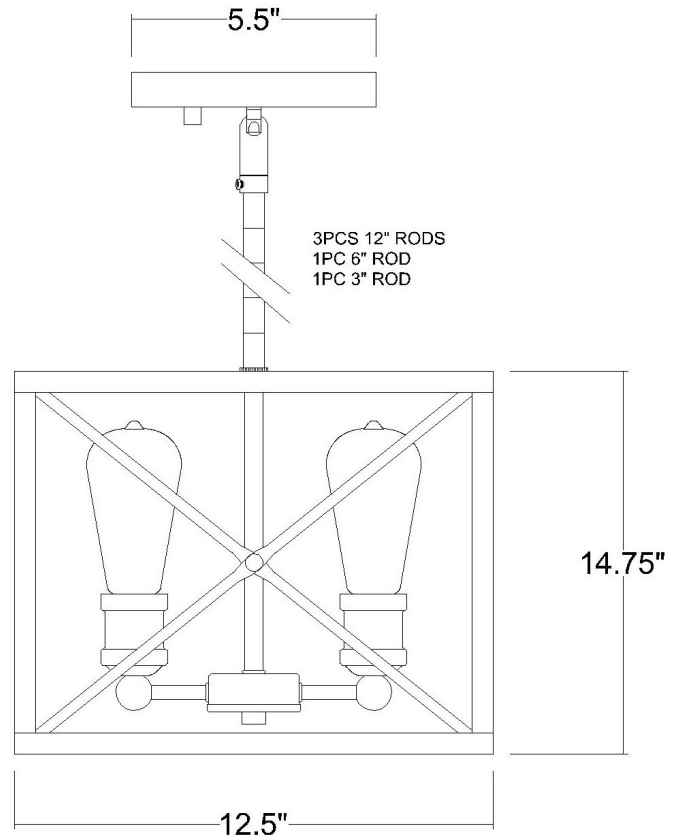

IN21124ORB

BROOKLYN 4-LIGHT SEMI-FLUSH

Description:	Brooklyn 4-Light Semi-Flush
Finish:	Oil Rubbed Bronze
Dimensions:	12-1/2" Sq. x 14-3/4" H
Bulbs:	4-100W. Med.
Installed Weight:	7.8 lbs.
Certification:	cUL / dry location

Material:	Steel
Shades:	NA
Glass:	NA
Canopy Dimensions:	5-1/2" Sq.
Chain/Wire:	12' Wire
Stems:	3-12", 1-6", 1-3"
Additional Finishes:	NA